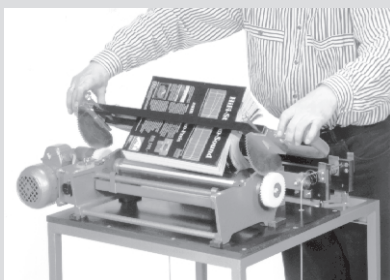

Perfect Fan-Binder Type: HHS 11

The PRÄCOLL is a semi-automatic adhesive-binding system for the fan-binding of assortment and series of books.

Different block sizes do not require any adjustment on the machine. The PRÄCOLL is therefore extremely suitable for binding assortment books with a high output.

How does the PRÄCOLL work?

The books are inserted into the pressing device with their back facing downwards to ensure that all pages are in a correct position for glueing. The guide cog-wheel ensures that glue is applied evenly.

After the glueing process, the clamp stops the end paper from slipping.

The book block should be left in the clamp during the drying process, as it stops moisture from seeping too deeply into the paper which could cause waves in the back, espe-