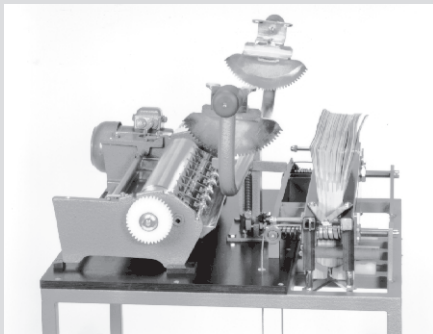

Perfect Fan-Binder Type: HHS 11

The PRÄCOLL is a semi-automatic adhesive-binding system for the fan-binding of assortment and series of books.

Different block sizes do not require any adjustment on the machine. The PRÄCOLL is therefore extremely suitable for binding assortment books with a high output.

How does the PRÄCOLL work?

The books are inserted into the pressing device with their back facing downwards to ensure that all pages are in a correct position for glueing. The guide cog-wheel ensures that glue is applied evenly.

Just like standard machine this version is available either as model „G“ or „RR“.