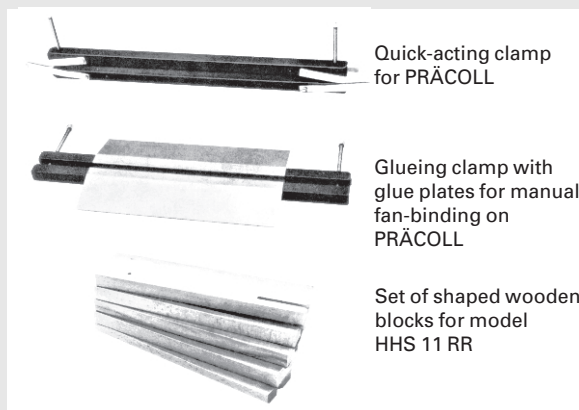

When art paper is being used, our PRÄCUT machine which cuts and scores book blocks simultaneously prior to fan-binding, has proved to provide a far better durability of the fan-binding.

The PRÄCOLL is available in two versions:

■ **Model HHS 11 G**

for glueing flat book blocks, brochures etc. A jogging device is fitted to this model.

■ **Model HHS 11 RR**

for glueing both flat and round back books. Without jogging device, but with shaped wooden blocks which can be inserted into the machine.

Both models are equipped with a glueing machine of 35 cm width which can be used separately as a normal surface glueing machine.

Accessories:

- Quick-acting clamp for PRÄCOLL
- Glueing clamp with glue plates for manual fan-binding on PRÄCOLL
- Set of shaped wooden blocks for model HHS 11 RR